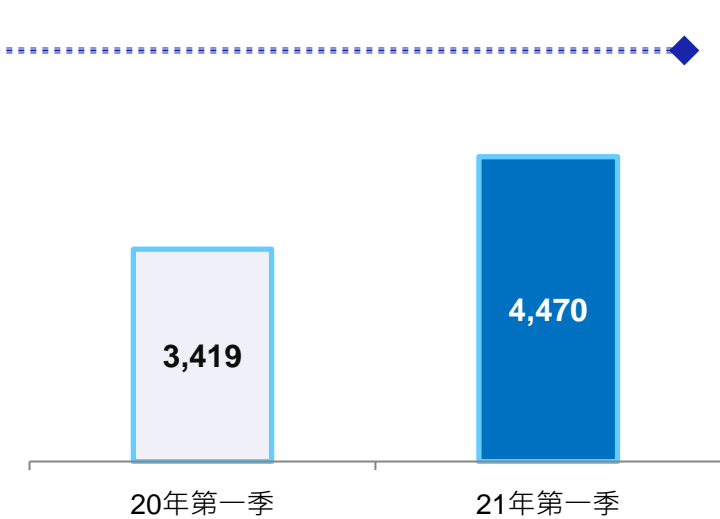

( )

( : 3331)

**2021**

*Healthy Lifestyle  
Starts with Vinda*

	2021	2020	
	4,470	3,419	+30.7%
	23.5%	-12.4%	
	1,737	1,281	+35.6%
	38.9%	37.5%	+1.4
	703	527	+33.5%
	15.7%	15.4%	+0.3
	1,009	811	+24.5%
	22.6%	23.7%	-1.1
	553	377	+46.5%
	12.4%	11.0%	+1.4
	2021	2020	
	2	(11)	
	3	1	
	5	(10)	