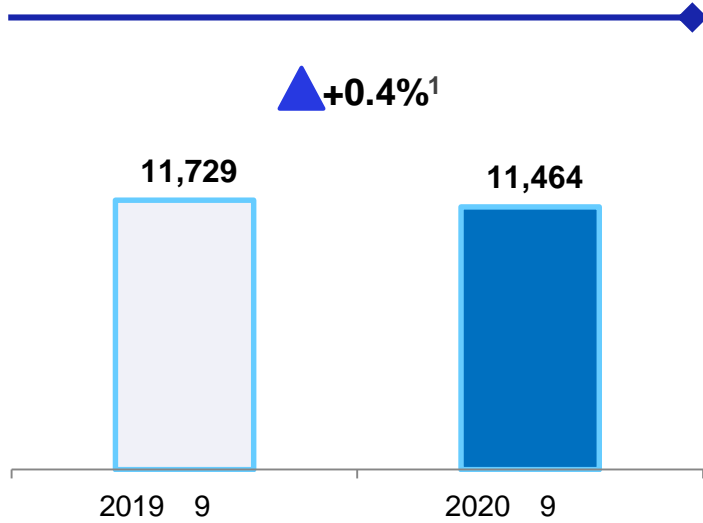

()

(: 3331)

2020

Healthy Lifestyle
Starts with Vinda

	2020 9	2019 9		2020	2019	
	11,464	11,729	-2.3%	3,830	3,838	-0.2%
			+0.4%			-0.7%
	4,354	3,420	+27.3%	1,414	1,202	+17.6%
	38.0%	29.2%	+8.8	36.9%	31.3%	+5.6
	1,802	998	+80.5%	545	368	+48.1%
	15.7%	8.5%	+7.2	14.2%	9.6%	+4.6
	2,647	1,824	+45.1%	829	645	+28.5%
	23.1%	15.6%	+7.5	21.7%	16.8%	+4.9
	2020 9	2019 9		2020	2019	
		13	(50)	26	(37)	
		3	2	1	(1)	
		16	(48)	27	(38)	