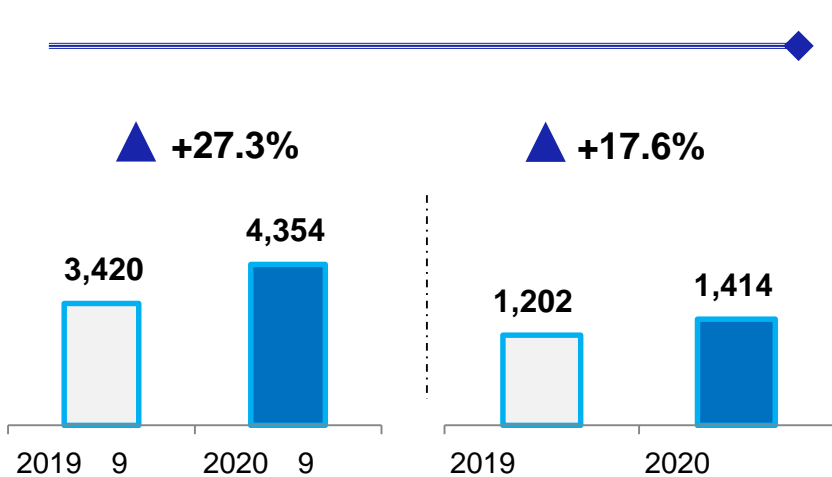

()

(: 3331)

2020

Healthy Lifestyle
Starts with Vinda

	2020 9	2019 9		2020	2019	
	11,464	11,729	-2.3%	3,830	3,838	-0.2%
			+0.4%			-0.7%
	4,354	3,420	+27.3%	1,414	1,202	+17.6%
	38.0%	29.2%	+8.8	36.9%	31.3%	+5.6
	1,802	998	+80.5%	545	368	+48.1%
	15.7%	8.5%	+7.2	14.2%	9.6%	+4.6
	2,647	1,824	+45.1%	829	645	+28.5%
	23.1%	15.6%	+7.5	21.7%	16.8%	+4.9
	2020 9	2019 9		2020	2019	
		13	(50)	26	(37)	
		3	2	1	(1)	
		16	(48)	27	(38)	