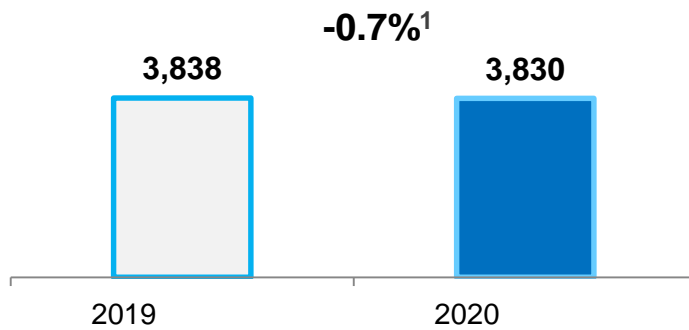

()

(: 3331)

2020

Healthy Lifestyle
Starts with Vinda

	2020 9	2019 9		2020	2019	
	11,464	11,729	-2.3%	3,830	3,838	-0.2%
			+0.4%			-0.7%
	4,354	3,420	+27.3%	1,414	1,202	+17.6%
	38.0%	29.2%	+8.8	36.9%	31.3%	+5.6
	1,802	998	+80.5%	545	368	+48.1%
	15.7%	8.5%	+7.2	14.2%	9.6%	+4.6
	2,647	1,824	+45.1%	829	645	+28.5%
	23.1%	15.6%	+7.5	21.7%	16.8%	+4.9
	2020 9	2019 9		2020	2019	
		13	(50)	26	(37)	
		3	2	1	(1)	
		16	(48)	27	(38)	