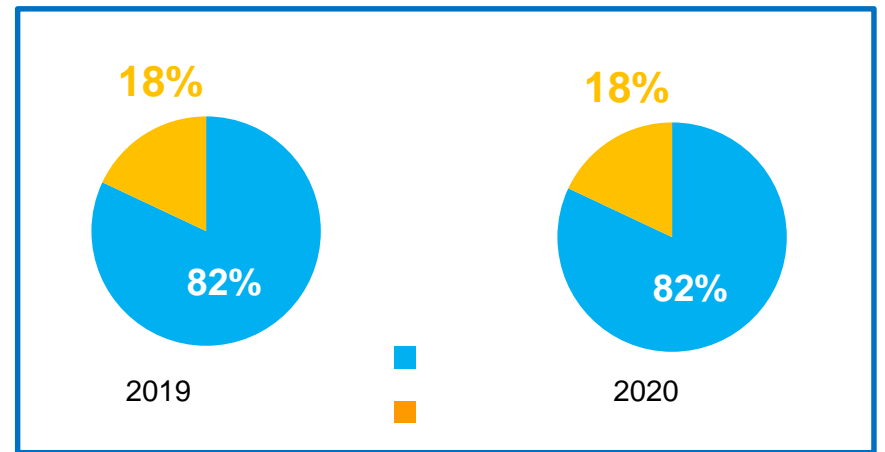

()

(: 3331)

2020

Healthy Lifestyle
Starts with Vinda

	2020 9	2019 9		2020	2019	
	11,464	11,729	-2.3%	3,830	3,838	-0.2%
			+0.4%			-0.7%
	4,354	3,420	+27.3%	1,414	1,202	+17.6%
	38.0%	29.2%	+8.8	36.9%	31.3%	+5.6
	1,802	998	+80.5%	545	368	+48.1%
	15.7%	8.5%	+7.2	14.2%	9.6%	+4.6
	2,647	1,824	+45.1%	829	645	+28.5%
	23.1%	15.6%	+7.5	21.7%	16.8%	+4.9
	2020 9	2019 9		2020	2019	
		13	(50)	26	(37)	
		3	2	1	(1)	
		16	(48)	27	(38)	